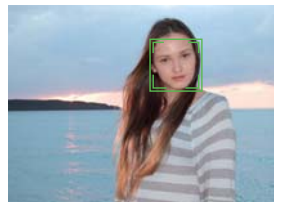

Slip It In Your Pocket for Great Photos Anytime, Anyplace

Silver

Black

12.2 Megapixels	Fujinon 3x Zoom	ISO 3200*	2.7" LCD (230,000 dots)	Face Detection (with Auto Red-eye Removal)
PS (Picture Stabilization) Mode	SR AUTO Auto Scene Recognition	Panorama Mode	Micro Thumbnail	Li-ion Battery

Portrait

Landscape

Night

Macro

Night Portrait

Backlit Portrait

Panorama Mode

Capture panoramic photos easily.* Panorama mode lets you capture consecutive shots and automatically combines them into a beautiful panoramic image that is automatically saved.

*Use a tripod or monopod for best results. Only the panoramic picture is saved; individual photos are not. Exposure and white balance are set with the first picture and flash is suppressed. Number of recorded pixels is limited to 3 megapixels.

Face Detection with Automatic Red-eye Removal

Face Detection automatically detects faces, setting focus and exposure for clear, sharp faces with natural skin tones. And with Automatic Red-eye Removal, the J30 automatically checks for and corrects red eyes in detected faces during playback.