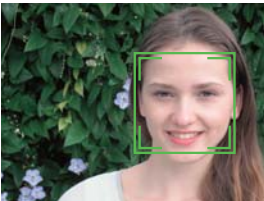

Slip It In Your Pocket for Great Photos Anytime, Anyplace

Silver

Black

12.2 Megapixels	Fujinon 3x Zoom	ISO 3200*	2.7" LCD (230,000 dots)	Face Detection (with Auto Red-eye Removal)
PS (Picture Stabilization) Mode	SR AUTO Auto Scene Recognition	Panorama Mode	Micro Thumbnail	Li-ion Battery

*ISO 3200 at 3MP or lower.

SR AUTO Auto Scene Recognition

In SR Auto (Auto Scene Recognition) mode, the J30 intelligently recognizes 6 different scene types and optimizes the camera settings to capture beautiful pictures automatically.

Portrait

Landscape

Night

Macro

Night Portrait

Backlit Portrait

Panorama Mode

Capture panoramic photos easily.* Panorama mode lets you capture consecutive shots and automatically combines them into a beautiful panoramic image that is automatically saved.