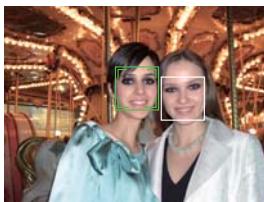

*ISO 3200 at 3MP or lower.

SR AUTO Auto Scene Recognition

In SR Auto (Auto Scene Recognition) mode, the J30 intelligently recognizes 6 different scene types and optimizes the camera settings to capture beautiful pictures automatically.

Portrait

Landscape

Night

Macro

Night Portrait

Backlit Portrait

Panorama Mode

Capture panoramic photos easily.* Panorama mode lets you capture consecutive shots and automatically combines them into a beautiful panoramic image that is automatically saved.

*Use a tripod or monopod for best results. Only the panoramic picture is saved; individual photos are not. Exposure and white balance are set with the first picture and flash is suppressed. Number of recorded pixels is limited to 3 megapixels.

Face Detection with Automatic Red-eye Removal

Face Detection automatically detects faces, setting focus and exposure for clear, sharp faces with natural skin tones. And with Automatic Red-eye Removal, the J30 automatically checks for and corrects red eyes in detected faces during playback.